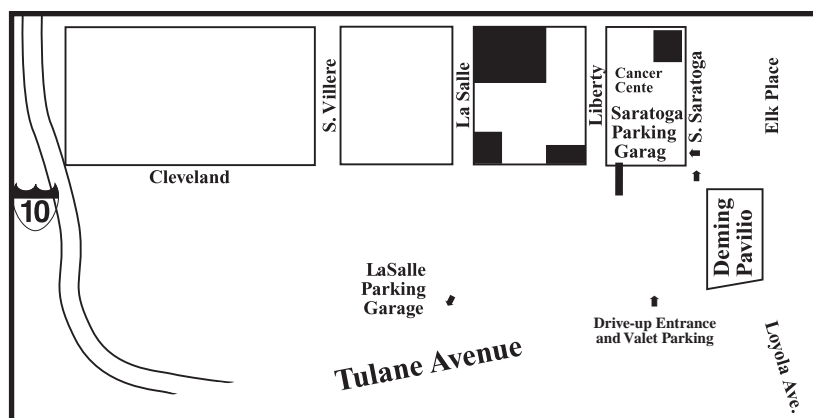

Tulane Medical Center CAMPUS

Tulane Medical Center
1415 Tulane Avenue, New Orleans, LA 70112

**504-988-5800 or
800-588-5800**

Tulane LaSalle Street Parking Garage

at 275 LaSalle Street between Tulane Avenue and Cleveland is open 24 hours daily. The garage is connected to the second-floor level of Tulane Medical Center, where outpatient Lab/Radiology registration and admitting are also located. Tulane's Multispecialty Center is located on the first floor of the parking garage, and the Medical Center's Emergency Department is across the street from the garage entrance.

Tulane Saratoga Street Parking Garage

at 111 S. Saratoga Street between Cleveland and Canal Streets is open 24 hours daily. The garage is also connected to Tulane Medical Center by a covered walkway on the second level. Access to the medical center for patients and visitors is available through the courtesy phone located adjacent to the entrance doors.

Free validated parking is available for patients

From Covington/Mandeville or Metairie:

- Take I-10 East following the New Orleans signs.
- Exit right at the Claiborne/Superdome Exit.
- Follow signs to Claiborne East, going up onto the overpass, keeping to the right.
- Go down Claiborne Avenue to Cleveland Avenue and turn right.
- Travel three blocks to LaSalle St. and take a right. The LaSalle St. Parking Garage is on the right.
- Or, travel five blocks on Cleveland to South Saratoga St. and take a left. The South Saratoga St. Parking Garage is on the left.

From the Westbank:

- Travel east across the Crescent City Connection over the Mississippi River.
- Take the Superdome Exit and turn right onto Cleveland Avenue.
- Travel three blocks to LaSalle St. and take a right. The LaSalle St. Parking Garage is on the right.
- Or, travel five blocks on Cleveland to South Saratoga St. and take a left. The South Saratoga St. Parking Garage is on the left.

From New Orleans East/Slidell:

- Follow I-10 West to the Canal Street/Superdome Westbank Exit.
- Follow the ramp, turning right onto Cleveland (this will bring you under the I-10 overpass).
- Travel three blocks to LaSalle St. and take a right. The LaSalle St. Parking Garage is on the right.
- Or, travel five blocks on Cleveland to South Saratoga St. and take a left. The South Saratoga St. Parking Garage is on the left.

From Uptown New Orleans:

- Travel East on Claiborne Avenue toward the Superdome.
- Go up onto the overpass, staying to the right and down again onto Claiborne Avenue, where you will turn right onto Cleveland Avenue.
- Travel three blocks to LaSalle St. and take a right. The LaSalle St. Parking Garage is on the right.
- Or, travel five blocks on Cleveland to South Saratoga St. and take a left. The South Saratoga St. Parking Garage is on the left.